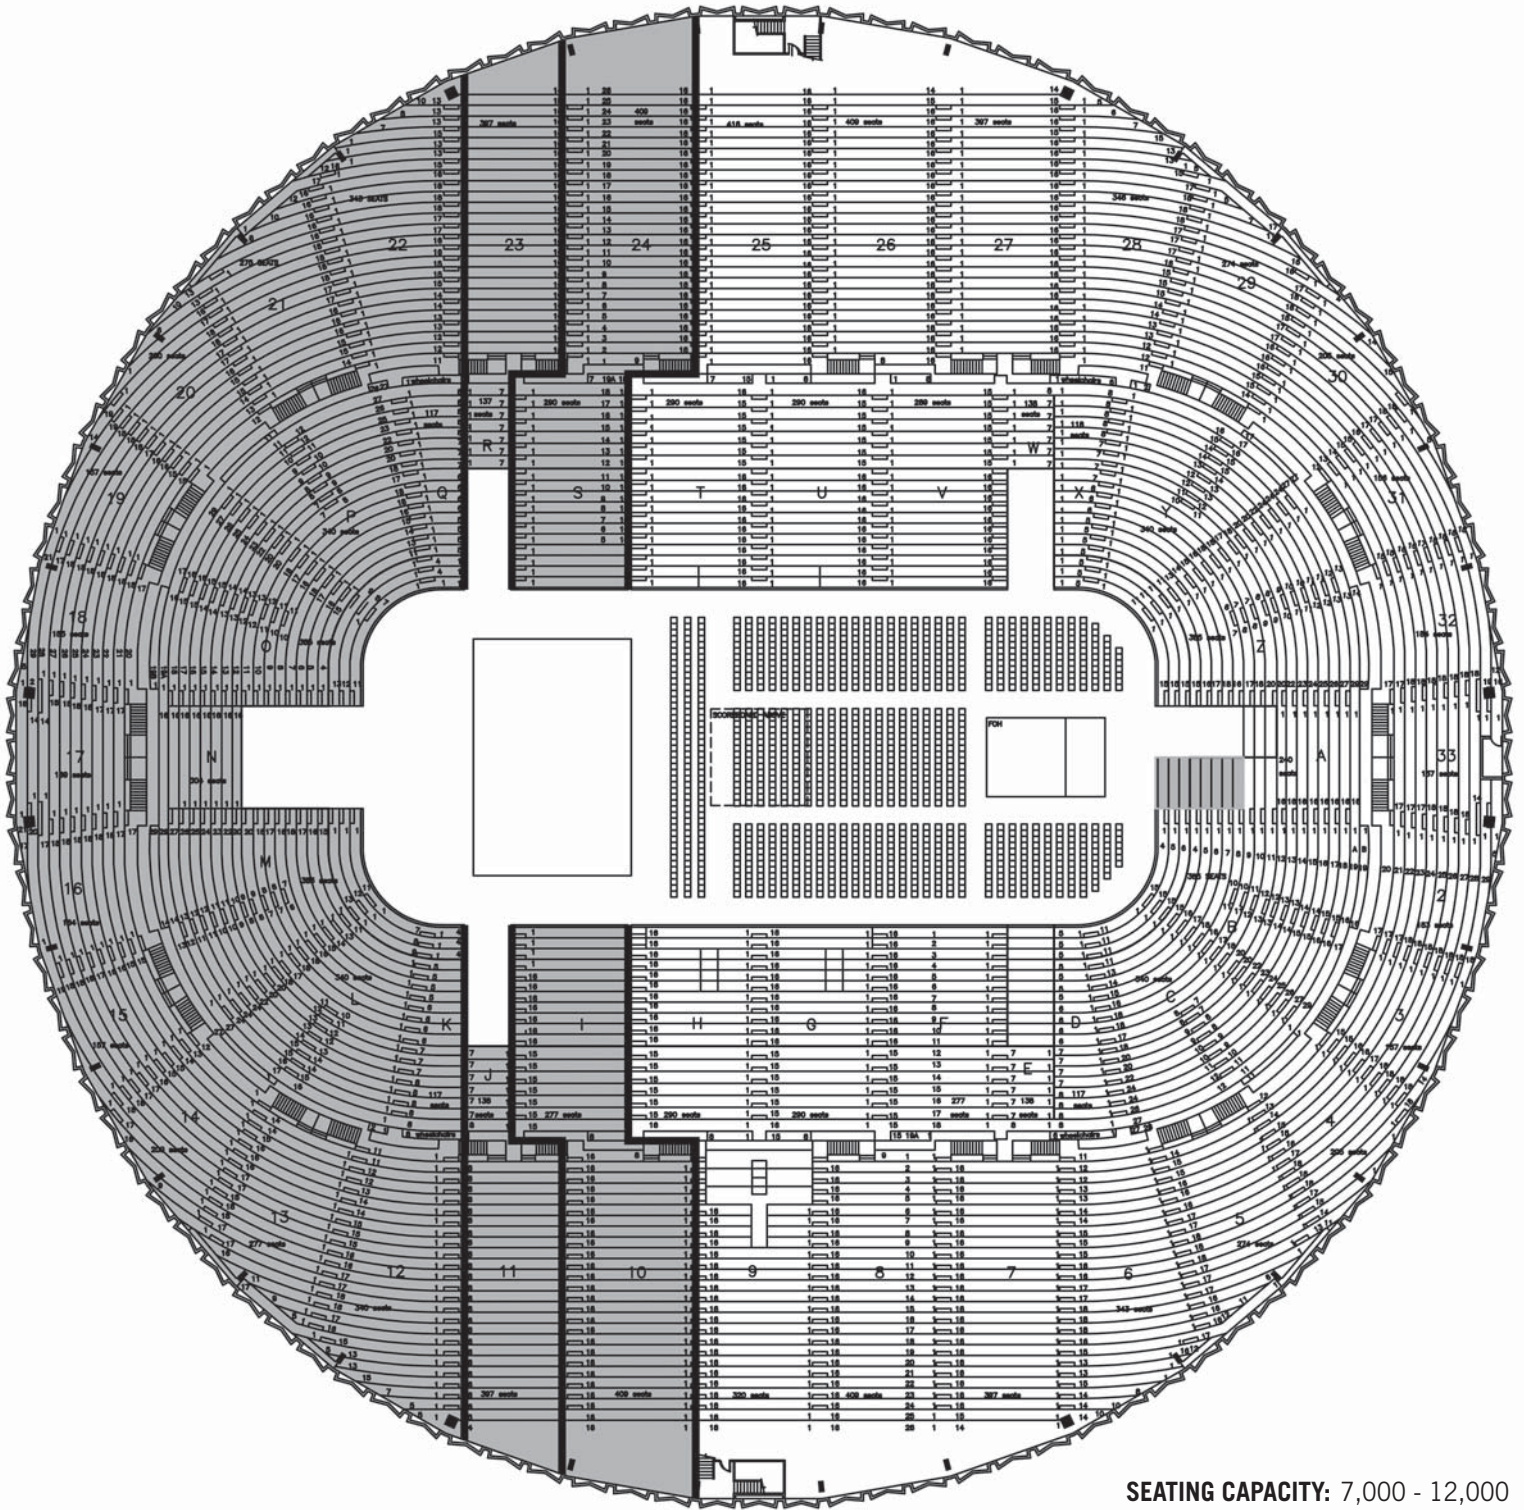

# 3/4 CONCERT BOWL

## Reserved Floor

**SEATING CAPACITY:** 7,000 - 12,000  
(1208 Floor Seats)

**SCOREBOARD SIZE:**  
24'-6" WIDE x 24'-6" WIDE x 15'-3" HIGH

**VIDEO BOARD SIZE:**  
20' WIDE x 20' WIDE x 10' HIGH

**CLEARANCE FROM UNDERSIDE OF  
VIDEO BOARD TO T/O CONCRETE:**  
39'-10" Clear