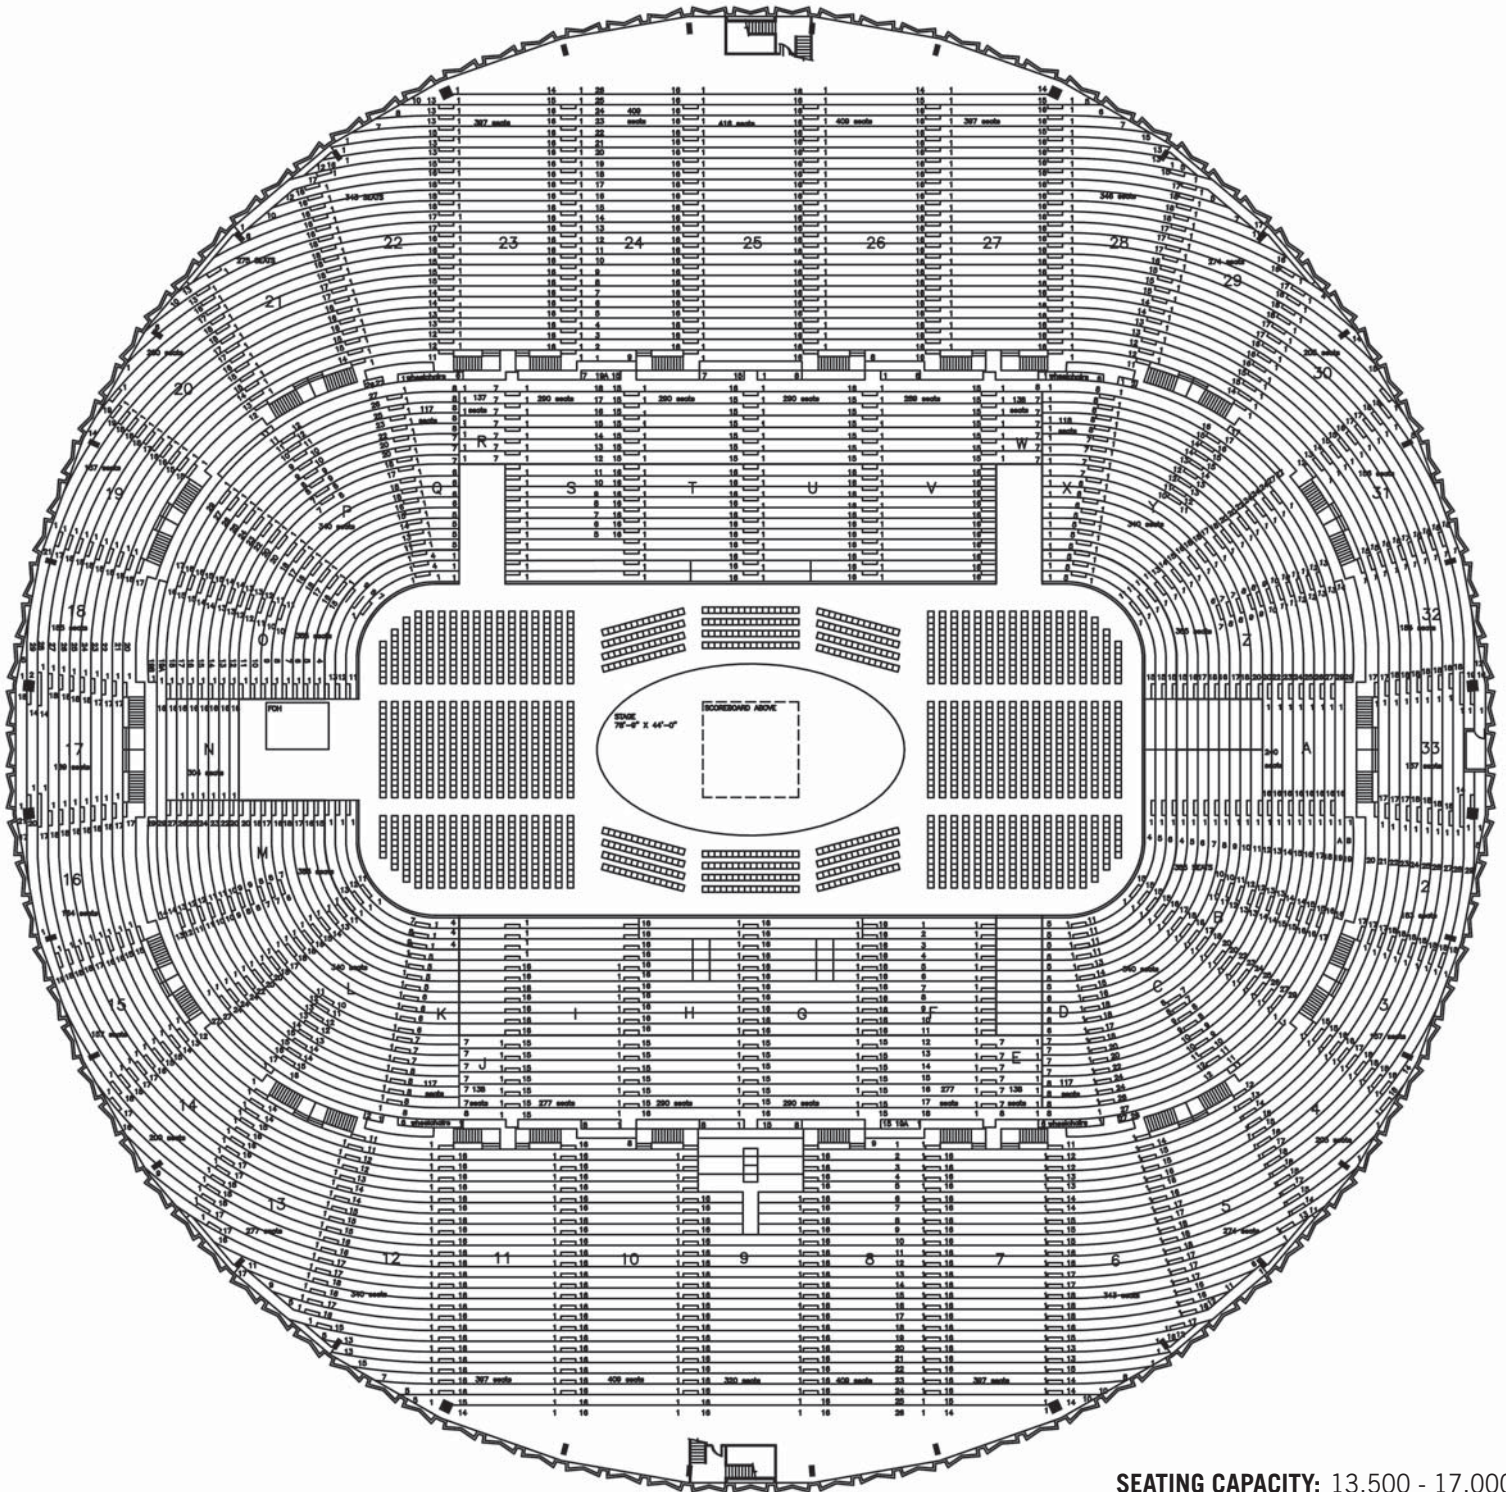

CONCERT IN THE ROUND

Reserved Floor

SEATING CAPACITY: 13,500 - 17,000
(1676 Floor Seats)

SCOREBOARD SIZE:
24'-6" WIDE x 24'-6" WIDE x 15'-3" HIGH

VIDEO BOARD SIZE:
20' WIDE X 20' WIDE X 10' HIGH

**CLEARANCE FROM UNDERSIDE OF
VIDEO BOARD TO T/O CONCRETE:**
39'-10" Clear