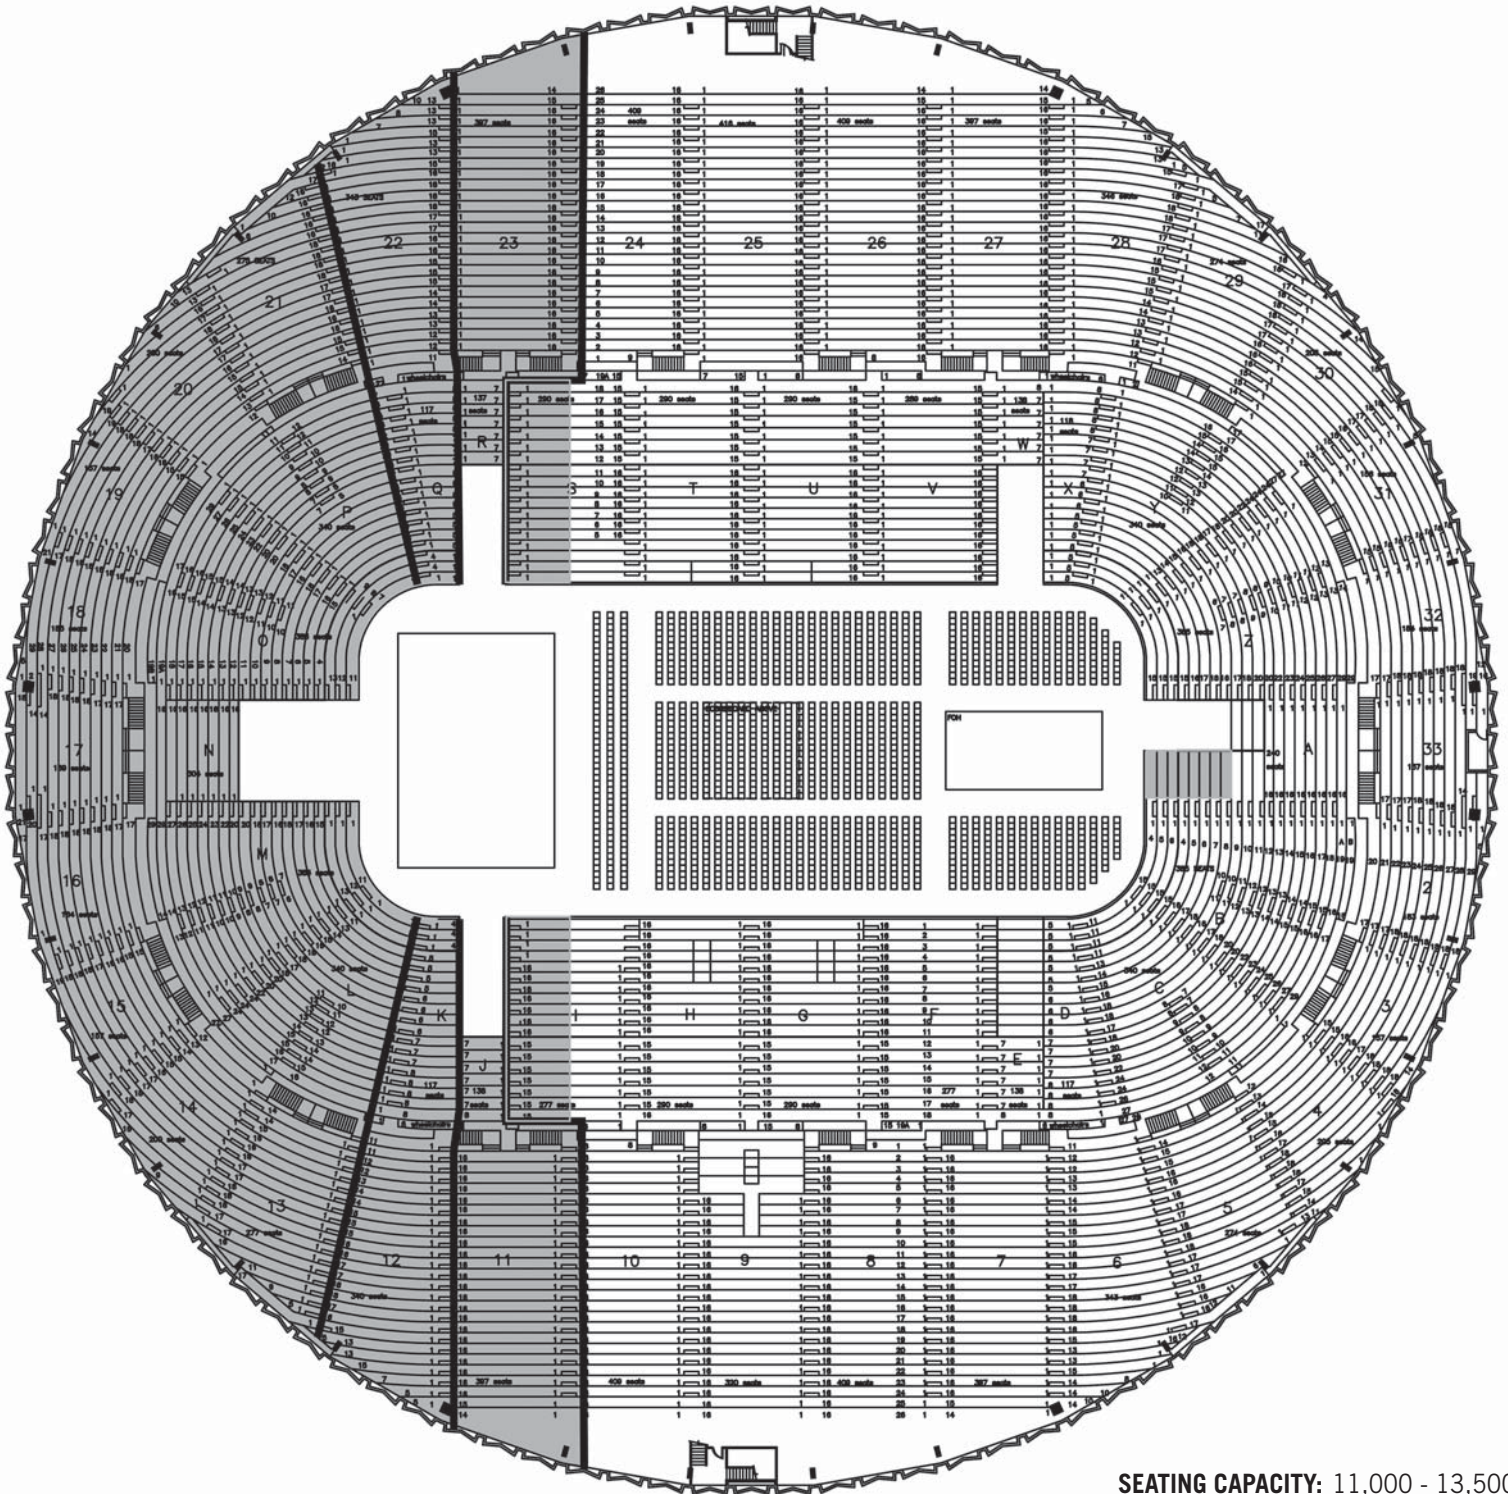

FULL CONCERT BOWL

Reserved Floor

SEATING CAPACITY: 11,000 - 13,500
(1400 Floor Seats)

SCOREBOARD SIZE:
24'-6" WIDE x 24'-6" WIDE x 15'-3" HIGH

VIDEO BOARD SIZE:
20' WIDE X 20' WIDE X 10' HIGH

**CLEARANCE FROM UNDERSIDE OF
VIDEO BOARD TO T/O CONCRETE:**
39'-10" Clear