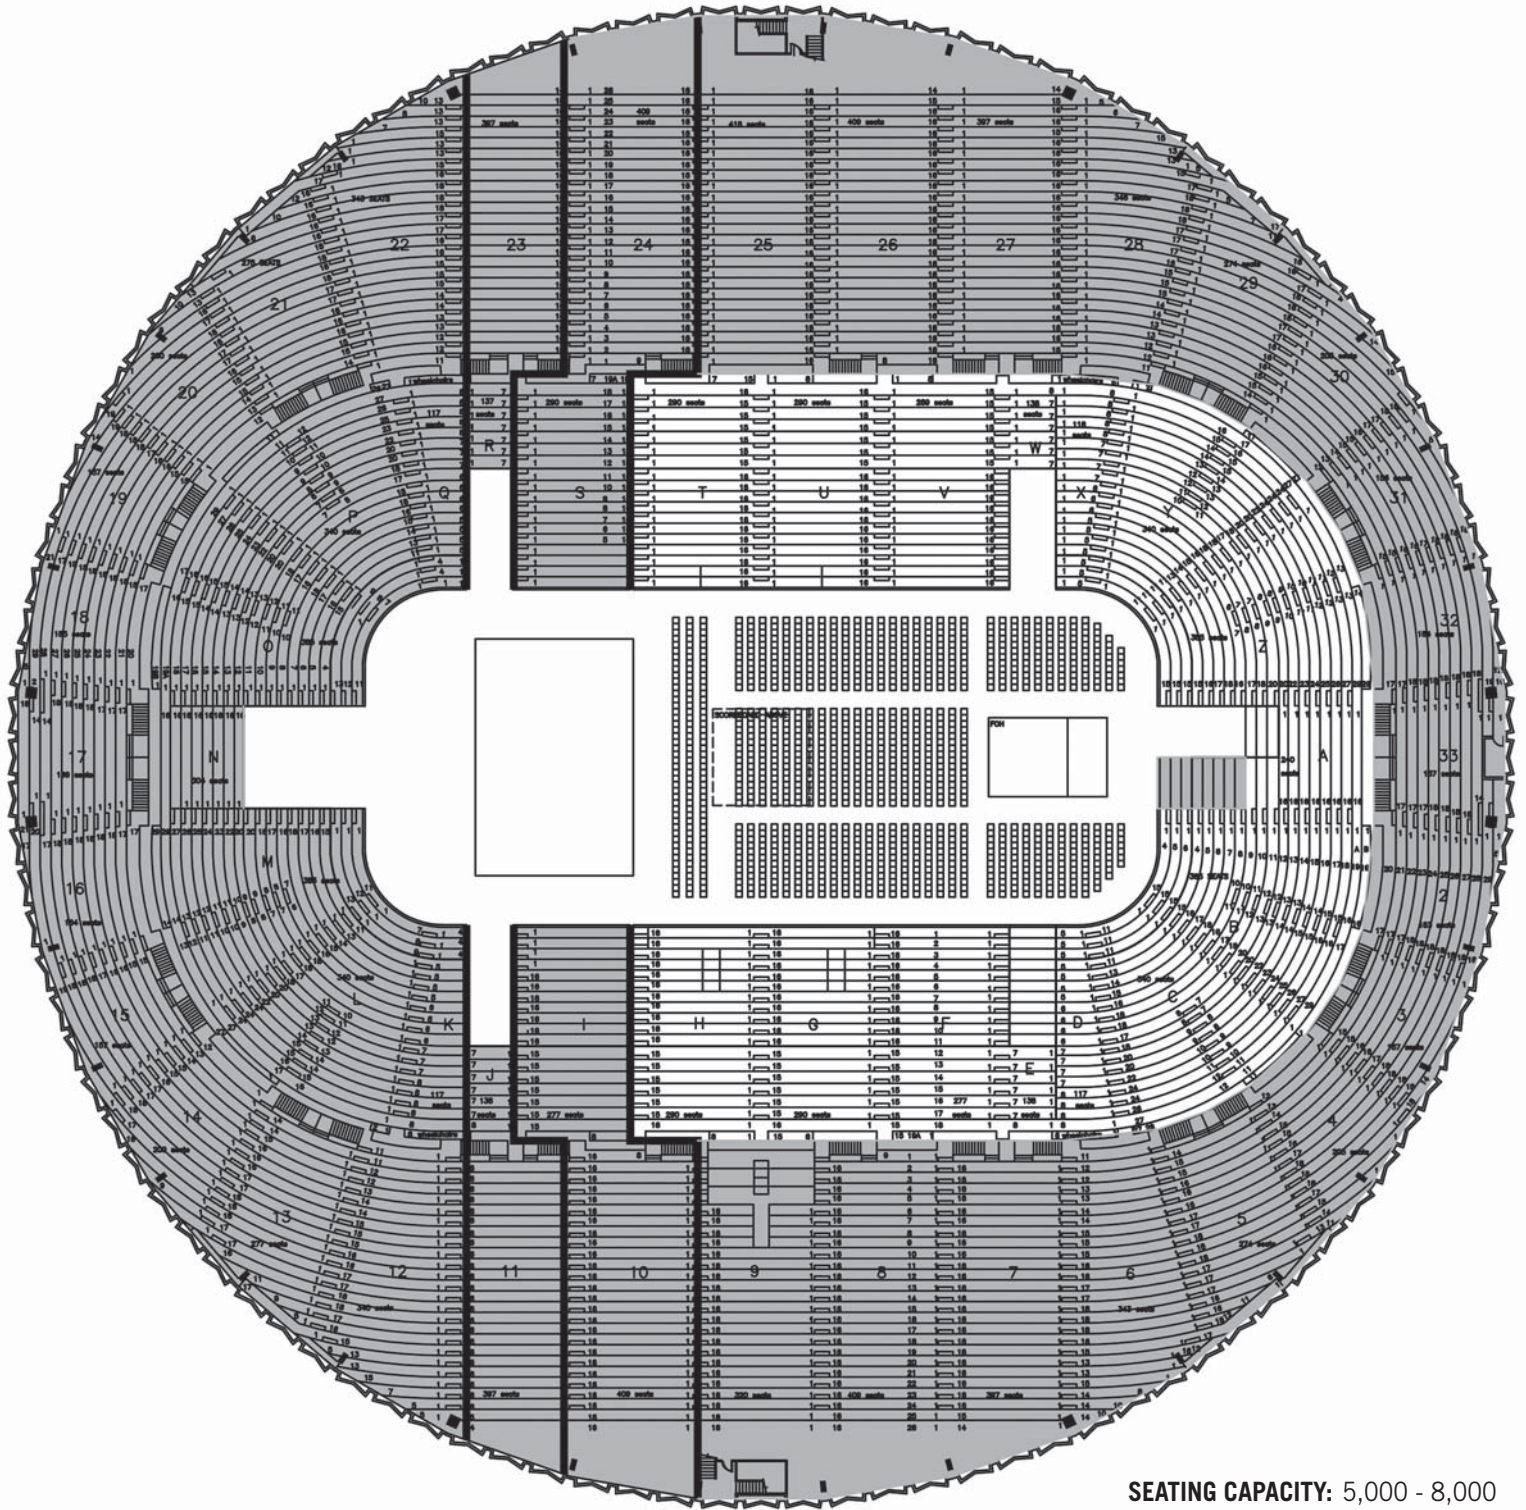

MINI CONCERT BOWL

Reserved Floor

SEATING CAPACITY: 5,000 - 8,000
(1208 Floor Seats)

SCOREBOARD SIZE:
24'-6" WIDE x 24'-6" WIDE x 15'-3" HIGH

VIDEO BOARD SIZE:
20' WIDE x 20' WIDE x 10' HIGH

**CLEARANCE FROM UNDERSIDE OF
VIDEO BOARD TO T/O CONCRETE:**
39'-10" Clear