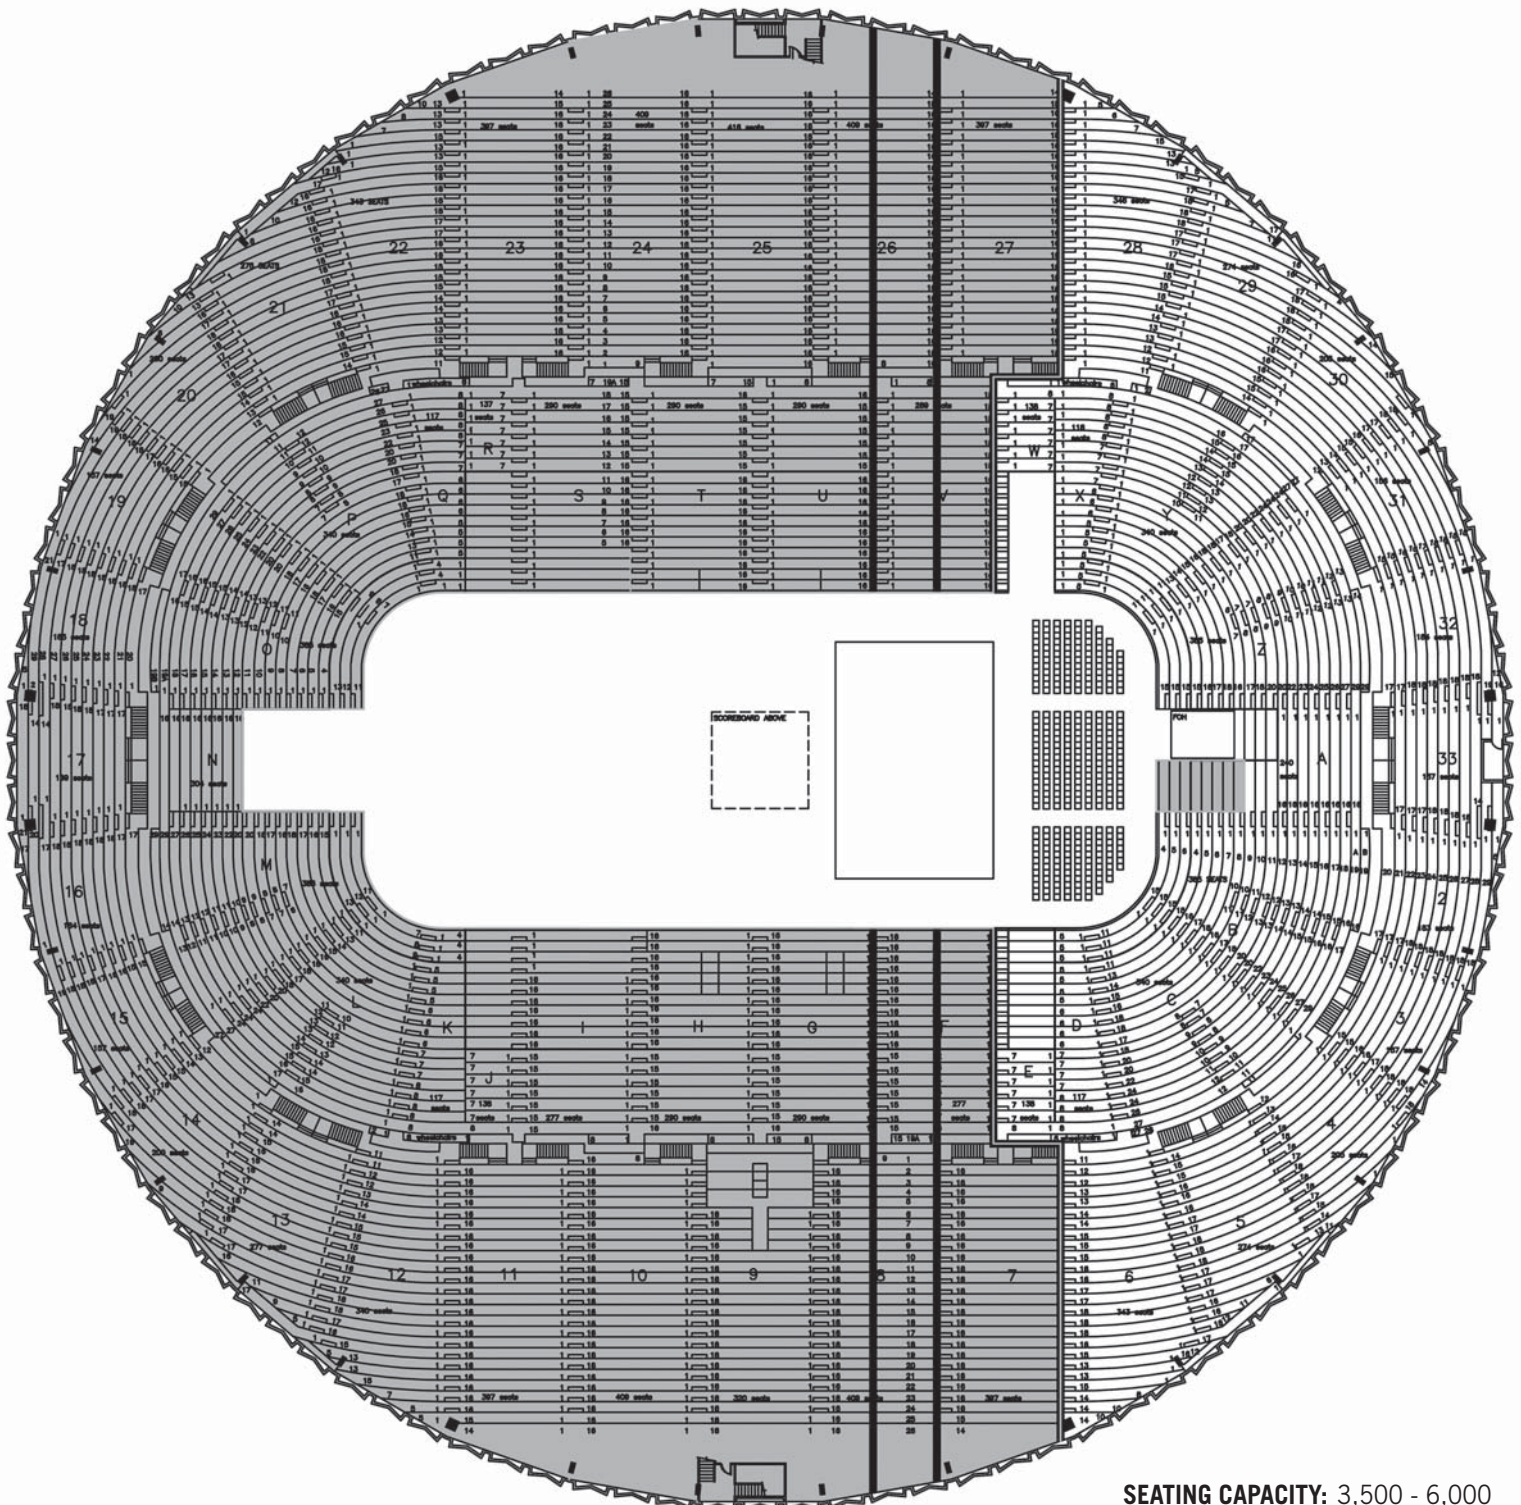

THEATRE BOWL

Reserved Floor

SEATING CAPACITY: 3,500 - 6,000
(342 Floor Seats)

SCOREBOARD SIZE:
24'-6" WIDE x 24'-6" WIDE x 15'-3" HIGH

VIDEO BOARD SIZE:
20' WIDE x 20' WIDE x 10' HIGH

**CLEARANCE FROM UNDERSIDE OF
VIDEO BOARD TO T/O CONCRETE:**
39'-10" Clear