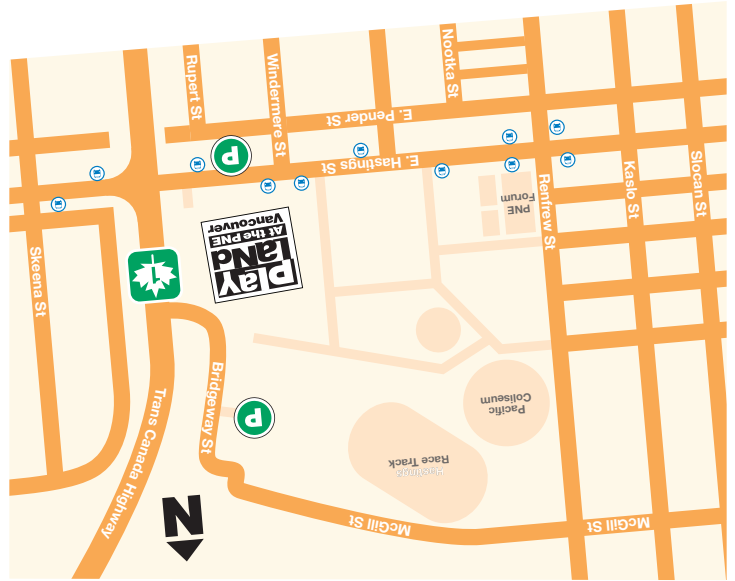

For directions to Playland,  
visit [www.pne.ca/directions](http://www.pne.ca/directions)

604-253-2311

2901 East Hastings Street, Vancouver

## Playland at the PNE

RSVP to:

place:

time:

date:

from:

for:

PLAYLAND!

**YOU'RE INVITED TO  
A BIRTHDAY PARTY!**