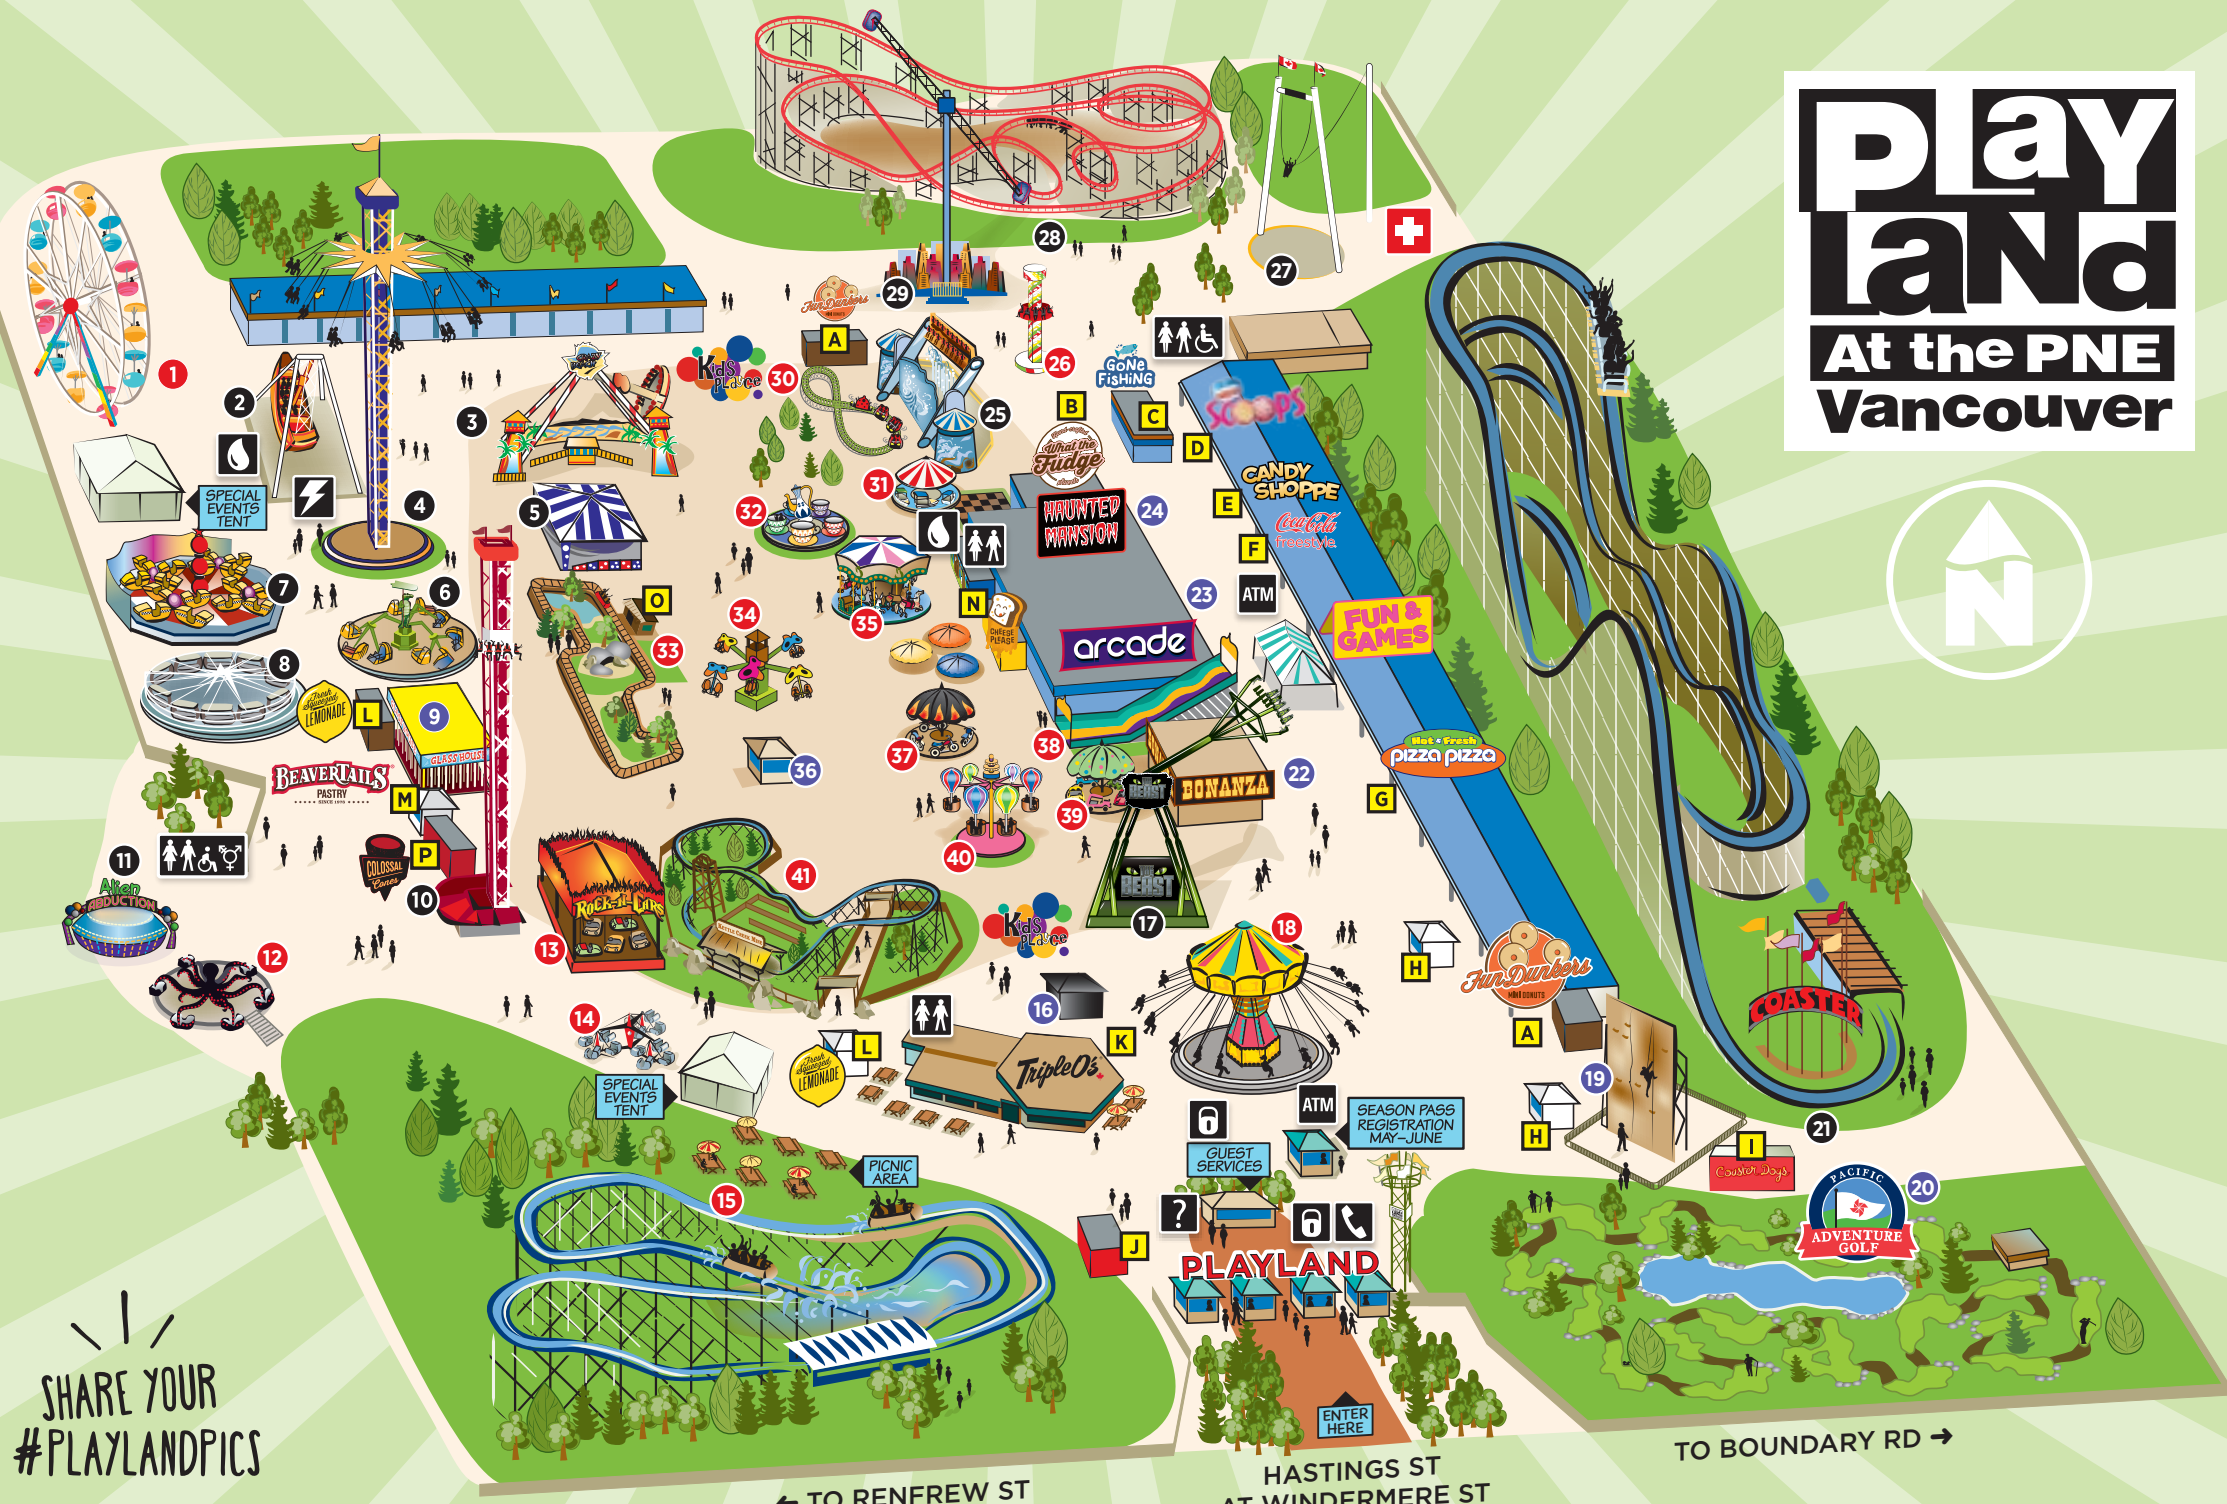

## RIDES & ATTRACTIONS

■ Extreme Rides ■ Kids & Family Rides ■ Attractions

- |                            |                                |
|----------------------------|--------------------------------|
| 1 Westcoast Wheel          | 22 Bonanza*                    |
| 2 Pirate Ship              | 23 Arcade*                     |
| 3 Crazy Beach Party        | 24 Haunted Mansion*            |
| 4 Atmosfear                | 25 Hell's Gate                 |
| 5 Music Express            | 26 Dizzy Drop                  |
| 6 Gladiator                | 27 Drop Zone*                  |
| 7 Breakdance               | 28 Corkscrew                   |
| 8 Enterprise               | 29 Revelation*                 |
| 9 Glass House              | 30 Bug Whirled                 |
| 10 Hellevator              | 31 Cap'n KC                    |
| 11 Alien Abduction         | 32 Teacups                     |
| 12 Octopus                 | 33 Honeybee Express            |
| 13 Rock-N-Cars             | 34 Flutterbye                  |
| 14 Scrambler               | 35 Merry-Go-Round              |
| 15 Flume 📷                 | 36 Face Painting*              |
| 16 Tats Temporary Tattoos* | 37 Choppers                    |
| 17 The Beast               | 38 Super Slide                 |
| 18 Wave Swinger            | 39 Cool Cruzers                |
| 19 Climbing Wall           | 40 Balloon Explorers           |
| 20 Pacific Adventure Golf  | 41 Kettle Creek Mine Coaster 📷 |
| 21 Wooden Roller Coaster 📷 |                                |