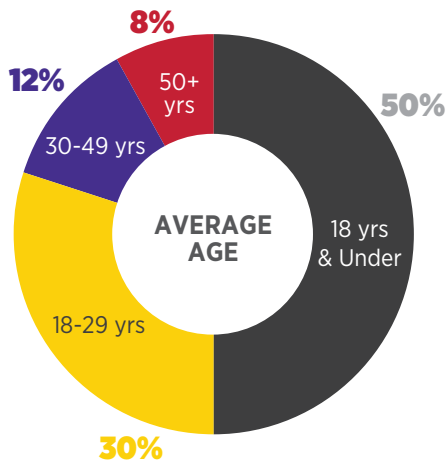

## FRIGHT NIGHTS VISITOR PROFILE

**93,454**

2018 ATTENDANCE  
10% GROWTH OVER 2017

### WHY DO THEY COME?

- 1 RIDES & HAUNTED ATTRACTIONS**
- 2 HALLOWEEN SPIRIT**
- 3 FAMILY ACTIVITY**

### CULTURAL BACKGROUND