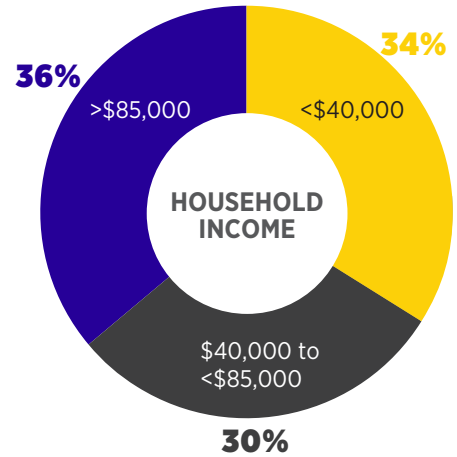

## FRIGHT NIGHTS VISITOR PROFILE

**93,454**

2018 ATTENDANCE  
10% GROWTH OVER 2017

### WHY DO THEY COME?

- 1 RIDES & HAUNTED ATTRACTIONS**
- 2 HALLOWEEN SPIRIT**
- 3 FAMILY ACTIVITY**