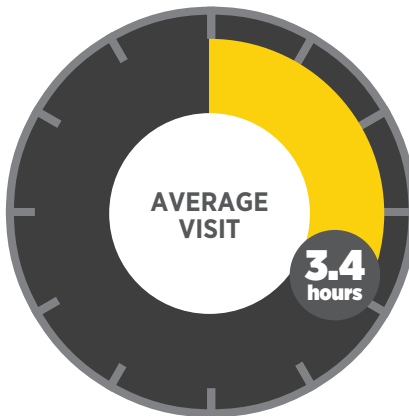

## FRIGHT NIGHTS VISITOR PROFILE

**93,454**

2018 ATTENDANCE  
10% GROWTH OVER 2017

### WHY DO THEY COME?

- 1 RIDES & HAUNTED ATTRACTIONS**
- 2 HALLOWEEN SPIRIT**
- 3 FAMILY ACTIVITY**