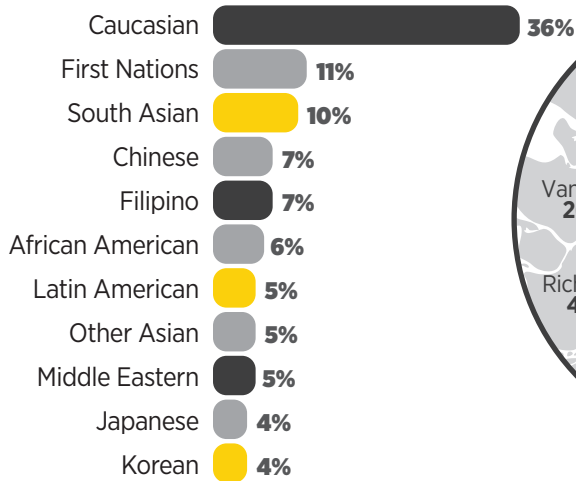

## FRIGHT NIGHTS VISITOR PROFILE

**93,454**

2018 ATTENDANCE  
10% GROWTH OVER 2017

### CULTURAL BACKGROUND