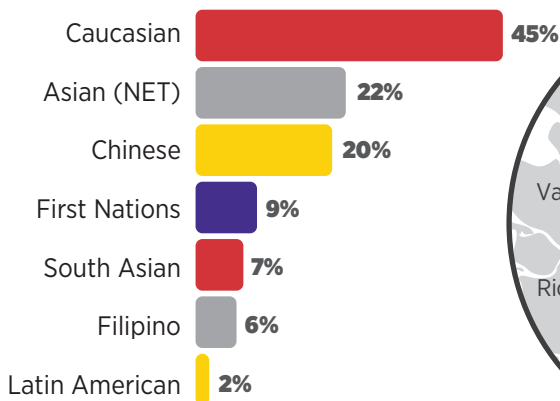

CULTURAL BACKGROUND