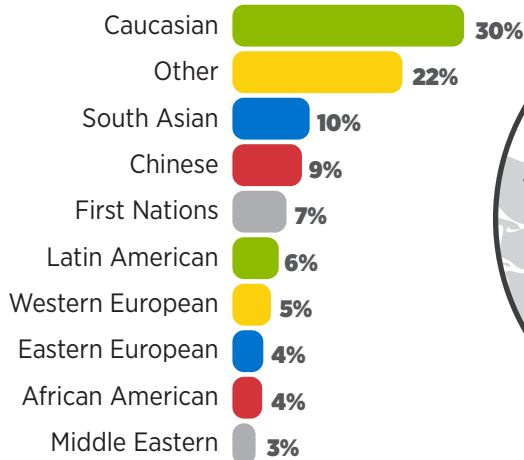

PLAYLAND VISITOR PROFILE

**OVER
330,000**

2018 ATTENDANCE

WHY DO THEY COME?

- 1 RIDES**
- 2 BECAUSE THE KIDS WANTED TO**
- 3 ENTERTAINMENT**

CULTURAL BACKGROUND

WHERE DO GUESTS LIVE?

HOW FAR WILL YOU REACH?