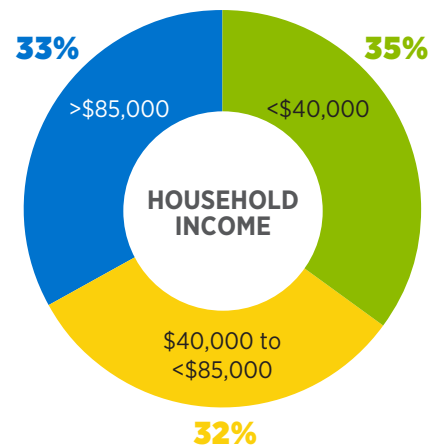

PLAYLAND VISITOR PROFILE

**OVER
330,000**

2018 ATTENDANCE

WHY DO THEY COME?

- 1 RIDES**
- 2 BECAUSE THE KIDS WANTED TO**
- 3 ENTERTAINMENT**

CULTURAL BACKGROUND

WHERE DO GUESTS LIVE?

HOW FAR WILL YOU REACH?