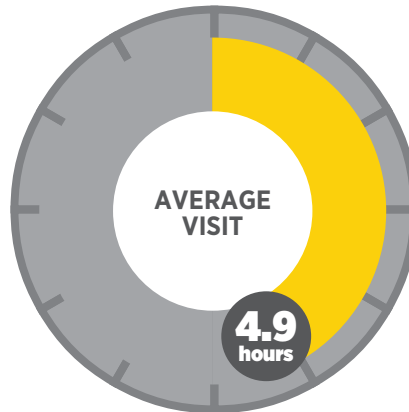

PLAYLAND VISITOR PROFILE

**OVER
330,000**

2018 ATTENDANCE

WHY DO THEY COME?

- 1 RIDES**
- 2 BECAUSE THE KIDS WANTED TO**
- 3 ENTERTAINMENT**

CULTURAL BACKGROUND

WHERE DO GUESTS LIVE?

HOW FAR WILL YOU REACH?