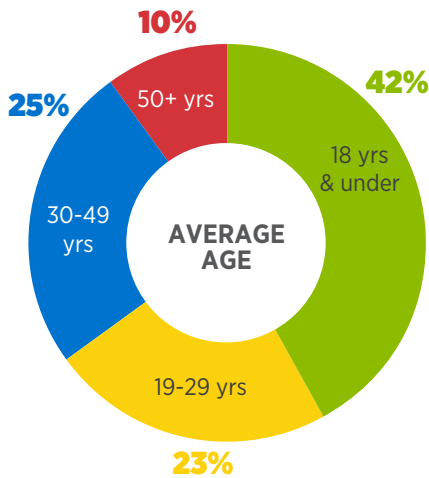

PLAYLAND VISITOR PROFILE

**OVER
330,000**

2018 ATTENDANCE

WHY DO THEY COME?

- 1 RIDES**
- 2 BECAUSE THE KIDS WANTED TO**
- 3 ENTERTAINMENT**

CULTURAL BACKGROUND

WHERE DO GUESTS LIVE?

HOW FAR WILL YOU REACH?