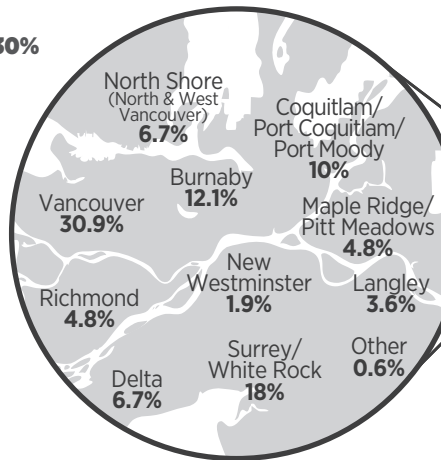

PLAYLAND VISITOR PROFILE

**OVER
330,000**

2018 ATTENDANCE

WHY DO THEY COME?

- 1 RIDES**
- 2 BECAUSE THE KIDS WANTED TO**
- 3 ENTERTAINMENT**

CULTURAL BACKGROUND

WHERE DO GUESTS LIVE?

HOW FAR WILL YOU REACH?