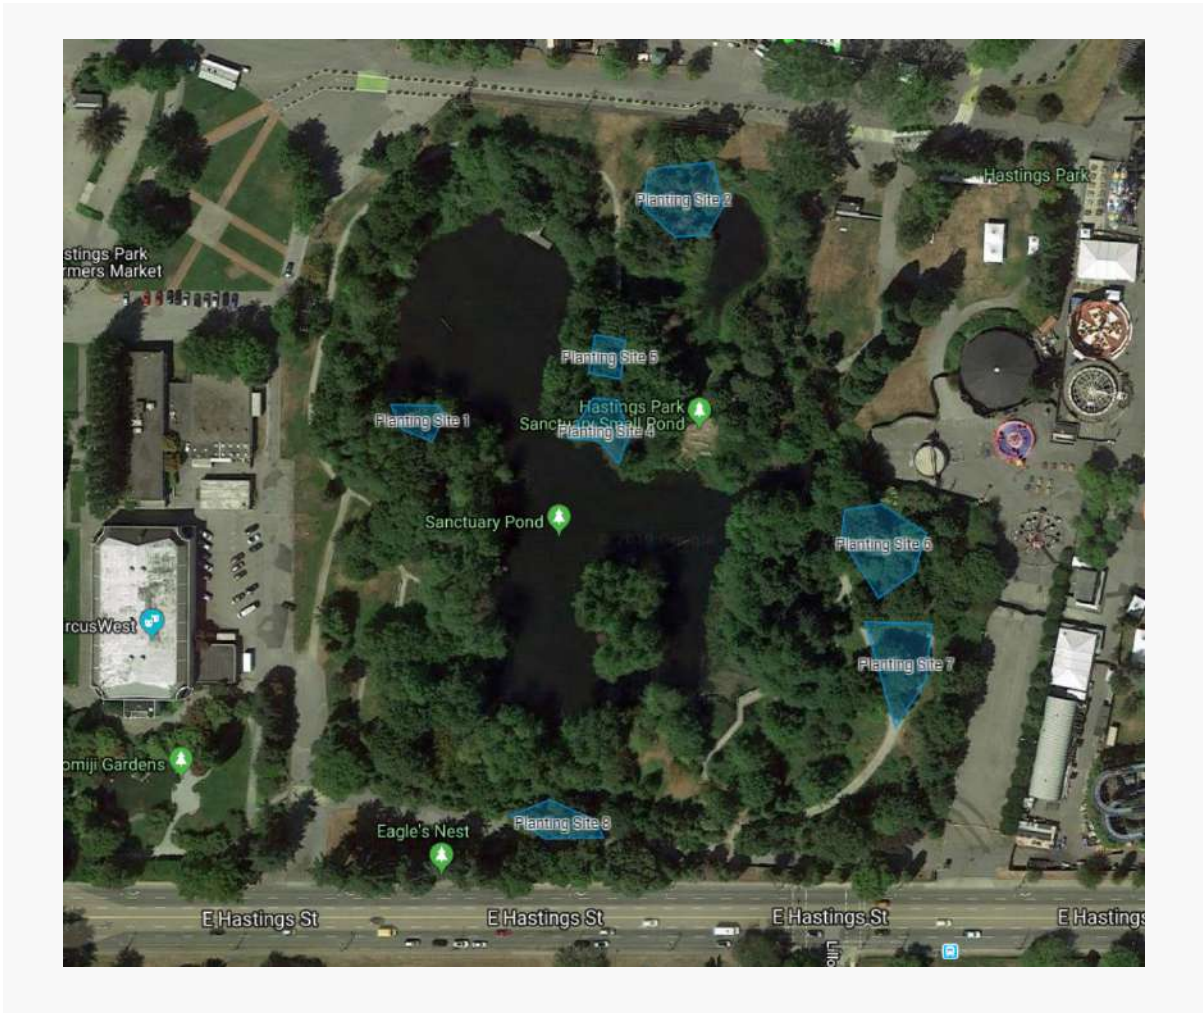

Happy Holidays to our Community, from the PNE

Thank you!

For 109 years, the PNE has remained proudly rooted in the heart of Hastings Park and the Hastings Sunrise community. We remain dedicated