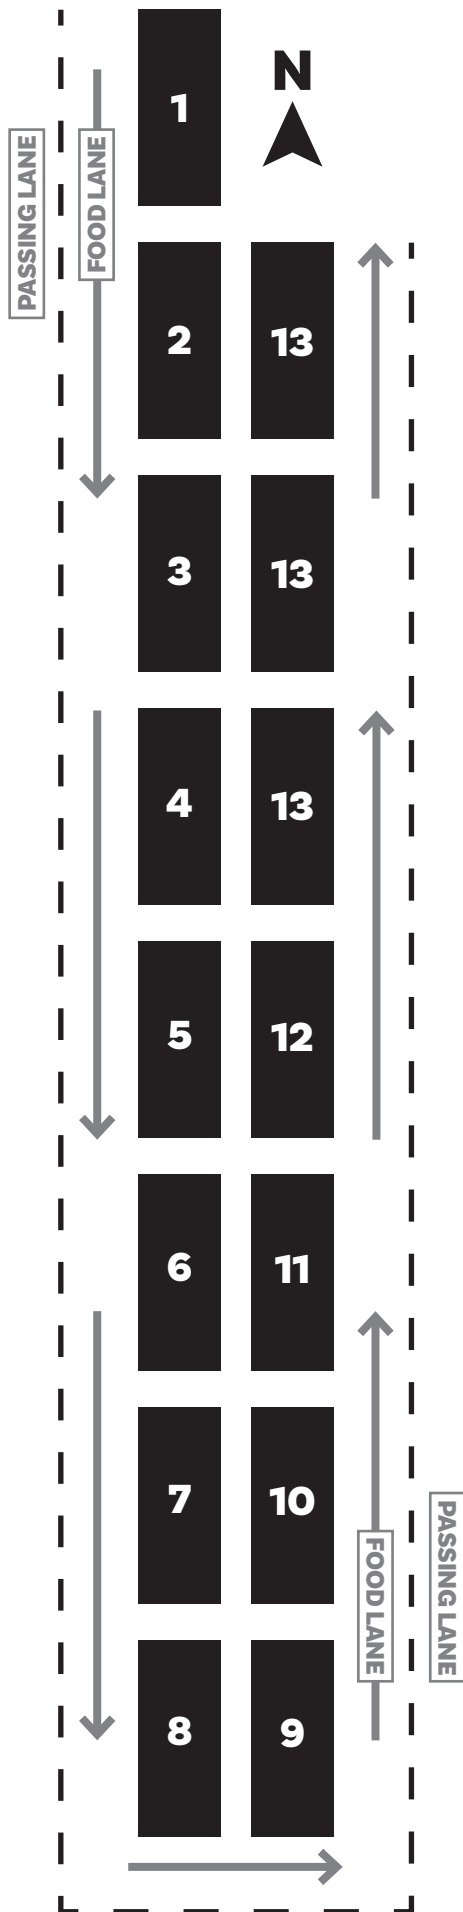

1 REEL MAC & CHEESE

The Main Event	\$10.00
Kevin Bacon	\$12.00
Snoop Dogg	\$12.00
Godzilla	\$12.00
Some like it Hot	\$12.00
Meat the Parents	\$14.00

2 CORN DOG KING

Classic Corn Dog	\$7.00
Spicy Jalapeño Corn Dog	\$9.00
Bacon Corn Dog	\$9.00

4 SALT SPRING NOODLES

Teriyaki Noodles	Small: \$12.00
(Chicken or Vegetarian)	Large: \$14.00
Pad Thai	Small: \$12.00
(Chicken or Vegetarian)	Large: \$14.00

5 FOOT LONG HOT DOGS

Footlong Classic	\$10.00
Bacon Wrapped	\$12.00
Pizza Dog	\$12.00

8 TWISTED POTATO EXPRESS

Twisted Potato on a Stick	\$7.00
Flavours: Sour Cream & Onion, Cheddar, Ketchup, Sea Salt, Cinnamon Sugar	

13 PNE BEVERAGE STAND

Freshly Squeezed Lemonade - 24oz	\$6.00
Extra Flavour	\$1.00
Flavours: Blue Raspberry, Pina Colada, Strawberry, Grape	
Bottled Pop	\$4.00
Dasani Water	\$4.00
Powerade	\$4.00
Red Bull	\$4.00
Bottled Juice	\$4.00
Masks	\$10