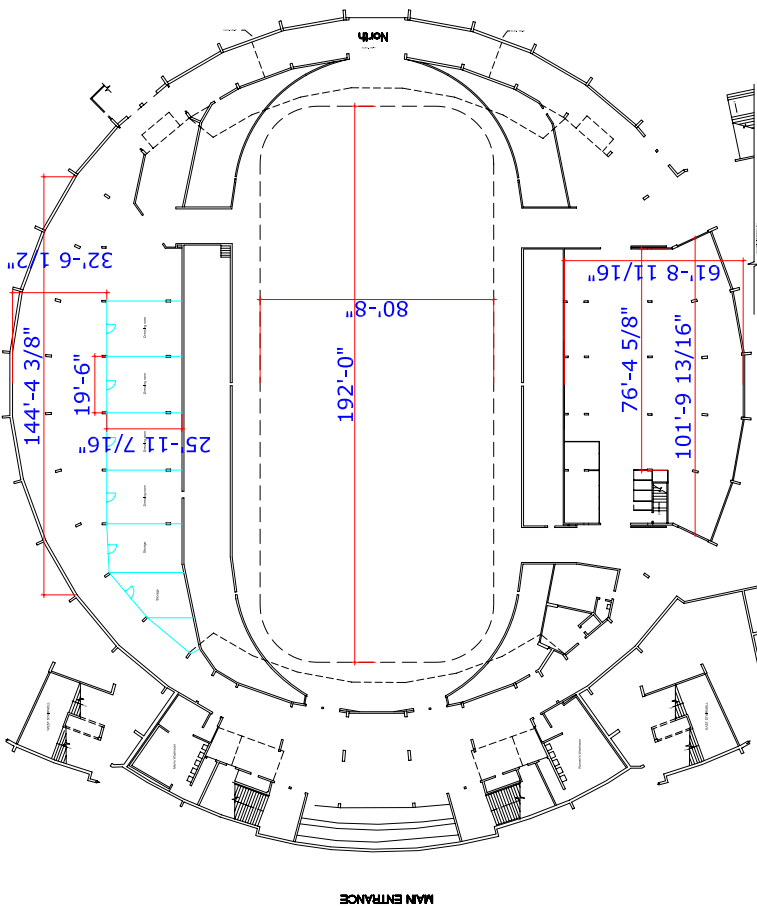

Film Rate Card AGRODOME

The Agrodome features an ice surface for minor hockey and figure skating events from September to March. An oval floor with a polished concrete surface is surrounded by more than 2,700 permanent seats.

FEATURES

- Dressing rooms for offices or extras holding (4)
- Adjacent to Pacific Coliseum and East Livestock
- Ample work truck parking and catering parking at North loading entrance with circus and crew park at the South entrance.

10% administration fee additional and applied to all charges.

Note: Due to the PNE's commitment to Community ice, the Agrodome has limited availability through September-March.

SPECIFICATIONS

Clear Floor Area	20,154 sq. ft.
Floor Surface	Concrete
Permanent Seating	2,756
North Loading Entrance	12'6" w x 18' h
Load Factor	1000 p.s.f
Floor to Lights	65'
Floor to Peak	82'