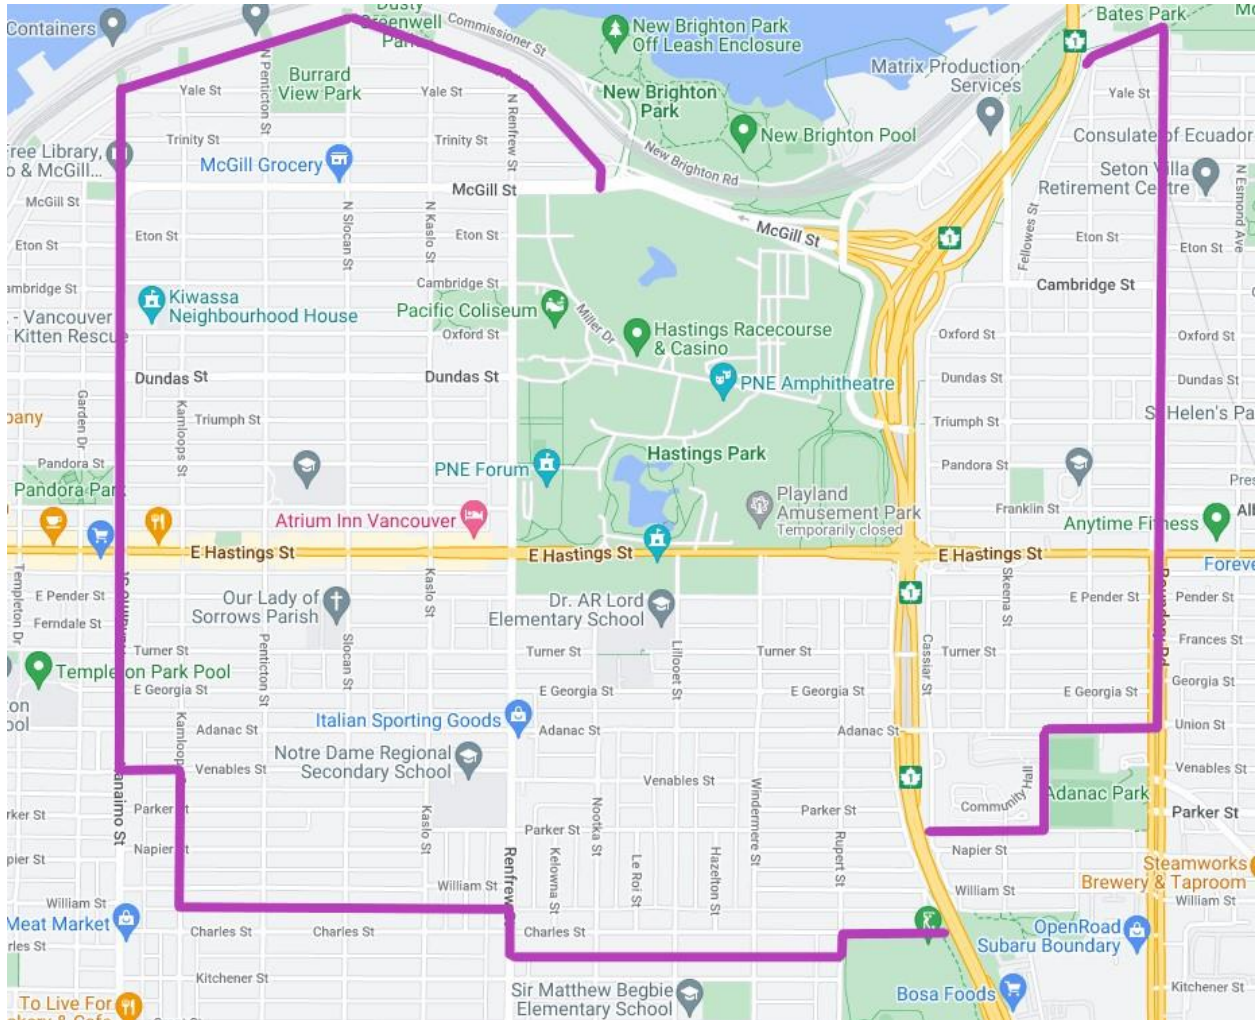

## PNE Neighbourhood Ticket Program - Residents

### Catchment Boundary Map