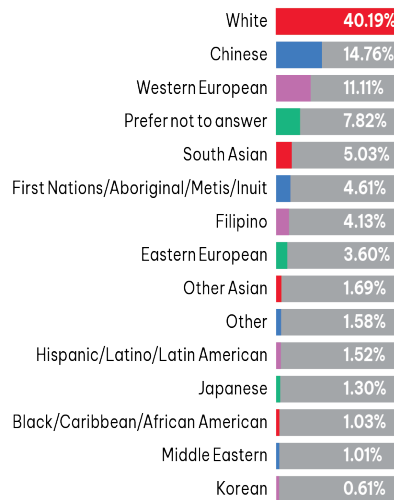

PNE FAIR

2023 ATTENDANCE
626,531

WHY DO THEY COME?

- 1 Fun thing to do
- 2 Tradition
- 3 SuperDogs
- 4 Food

AGE average in years

VISIT average in hours

HOUSEHOLD INCOME

No Opinion **1.52%**

CULTURAL BACKGROUND

WHERE GUESTS COME FROM