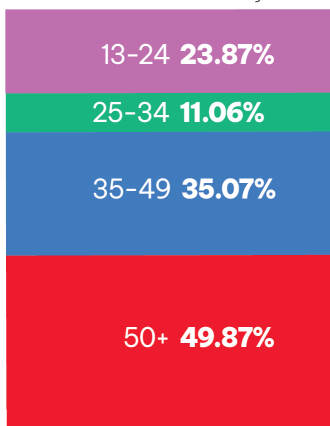

PNE FAIR

2023 ATTENDANCE
626,531

WHY DO THEY COME?

- 1 Fun thing to do
- 2 Tradition
- 3 SuperDogs
- 4 Food

AGE average in years

VISIT average in hours

HOUSEHOLD INCOME

No Opinion **1.52%**