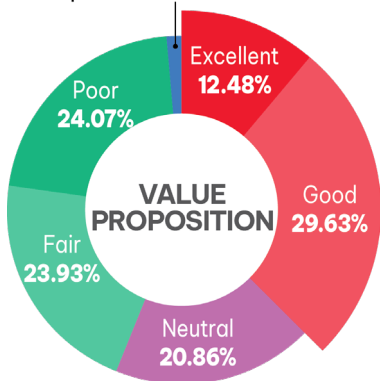

PNE FAIR

2023 ATTENDANCE
626,531

WHY DO THEY COME?

- 1 Fun thing to do
- 2 Tradition
- 3 SuperDogs
- 4 Food

AGE average in years

VISIT average in hours

HOUSEHOLD INCOME

No Opinion **1.52%**