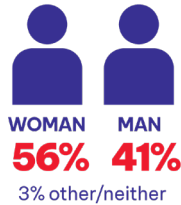

PNE FAIR

2023 ATTENDANCE
626,531

WHY DO THEY COME?

- 1 Fun thing to do
- 2 Tradition
- 3 SuperDogs
- 4 Food

AGE average in years

VISIT average in hours

HOUSEHOLD INCOME

No Opinion **1.52%**

CULTURAL BACKGROUND

WHERE GUESTS COME FROM