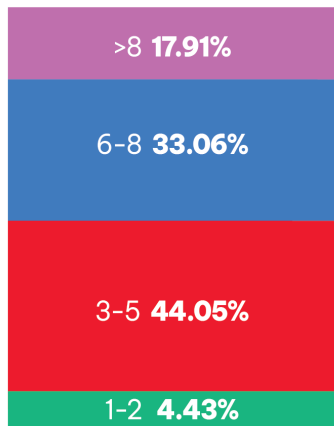

PNE FAIR

2023 ATTENDANCE
626,531

WHY DO THEY COME?

- 1 Fun thing to do
- 2 Tradition
- 3 SuperDogs
- 4 Food

AGE average in years

VISIT average in hours

HOUSEHOLD INCOME

No Opinion **1.52%**