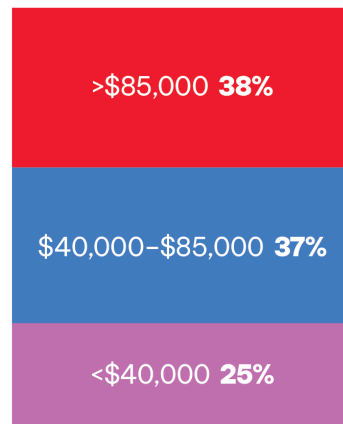

PNE FAIR

2023 ATTENDANCE
626,531

WHY DO THEY COME?

- 1 Fun thing to do
- 2 Tradition
- 3 SuperDogs
- 4 Food

AGE average in years

VISIT average in hours

HOUSEHOLD INCOME

No Opinion **1.52%**

CULTURAL BACKGROUND

WHERE GUESTS COME FROM