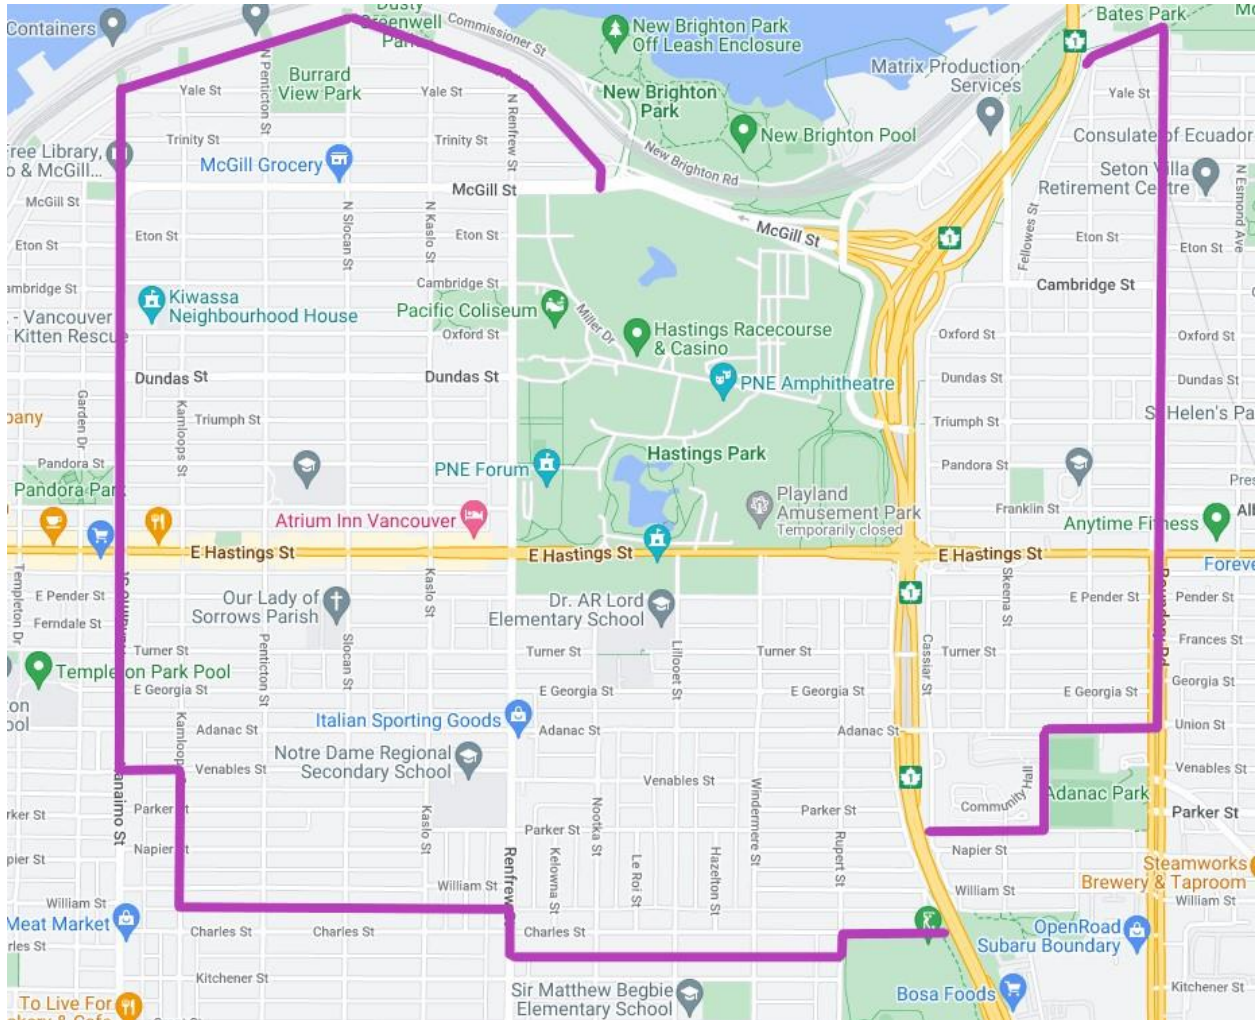

## PNE Neighbourhood Ticket Program - Residents

### Catchment Boundary Map

2901 E Hastings Street, Vancouver, BC V5K 5J1, Canada  
pne.ca